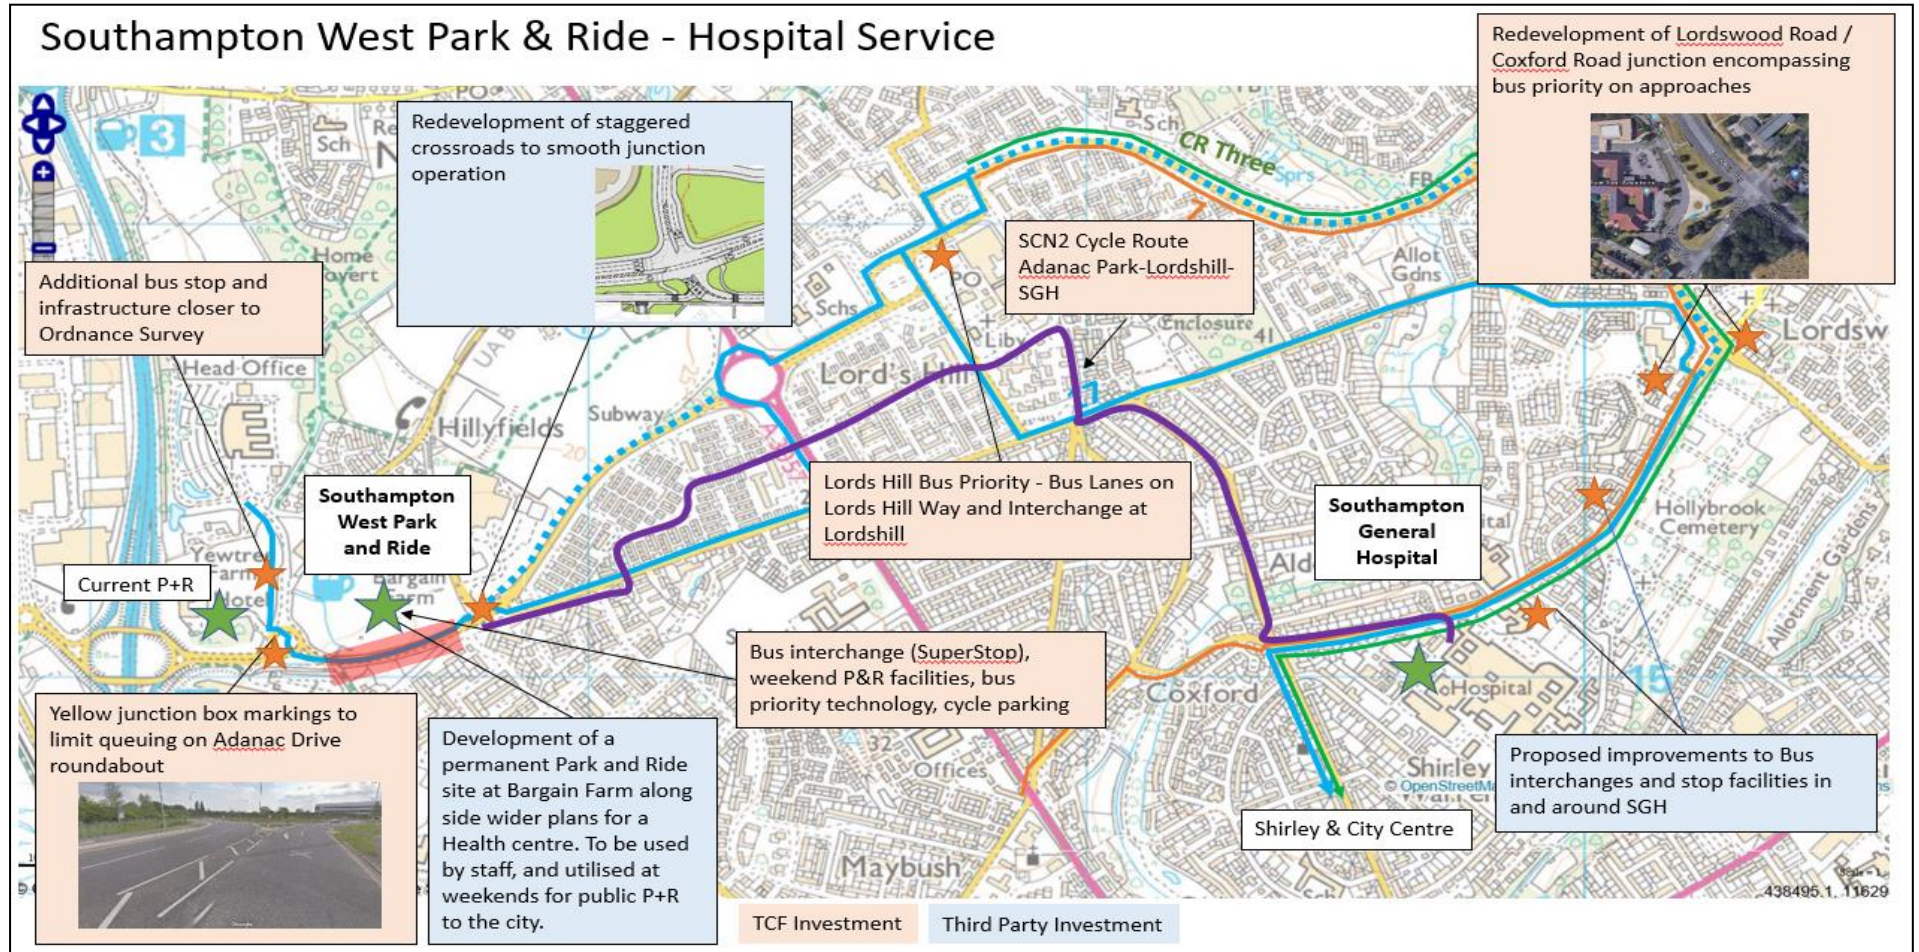

Appendix 1 – Maps

Map 1 – Park & Ride route and TCF Off-Site Infrastructure works to UHS Campus

Southampton West Park and Ride – City Centre Service

Map 2 – Park & Ride route and TCF Off-Site Infrastructure works to City Centre