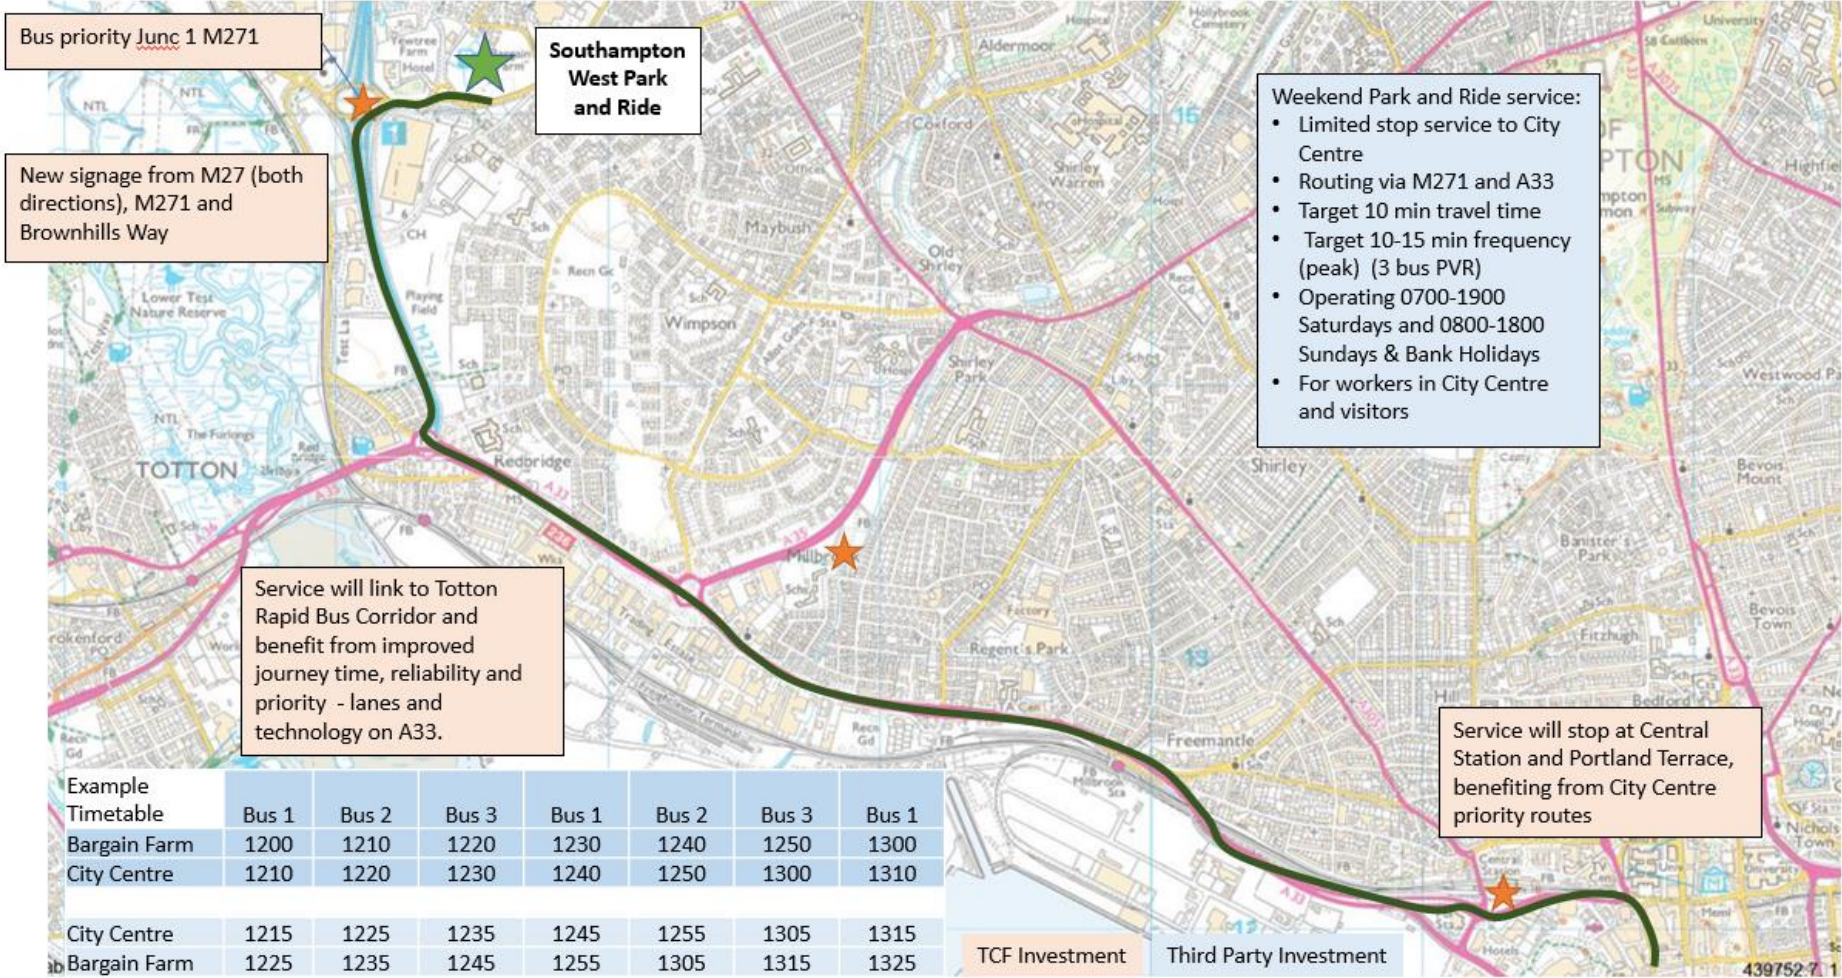

Appendix 1 – Maps

Map 1 – Park & Ride route and TCF Off-Site Infrastructure works to UHS Campus

Southampton West Park and Ride – City Centre Service

Map 2 – Park & Ride route and TCF Off-Site Infrastructure works to City Centre